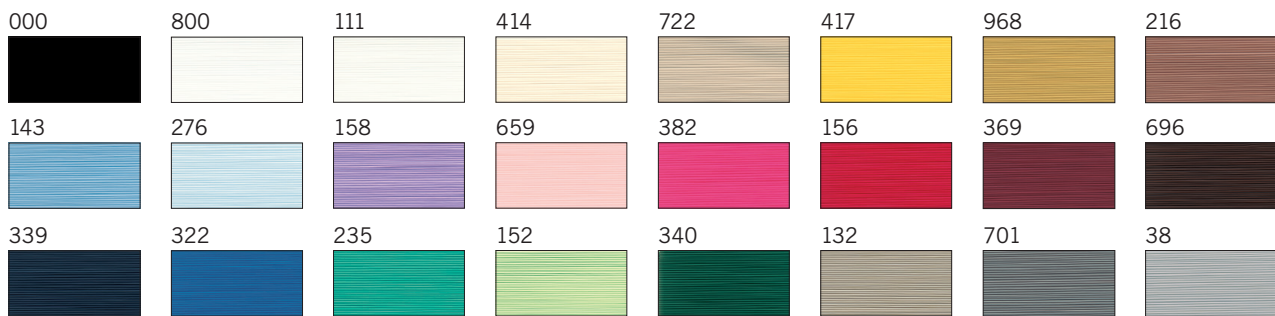

Shade selection Bulky-Lock 80