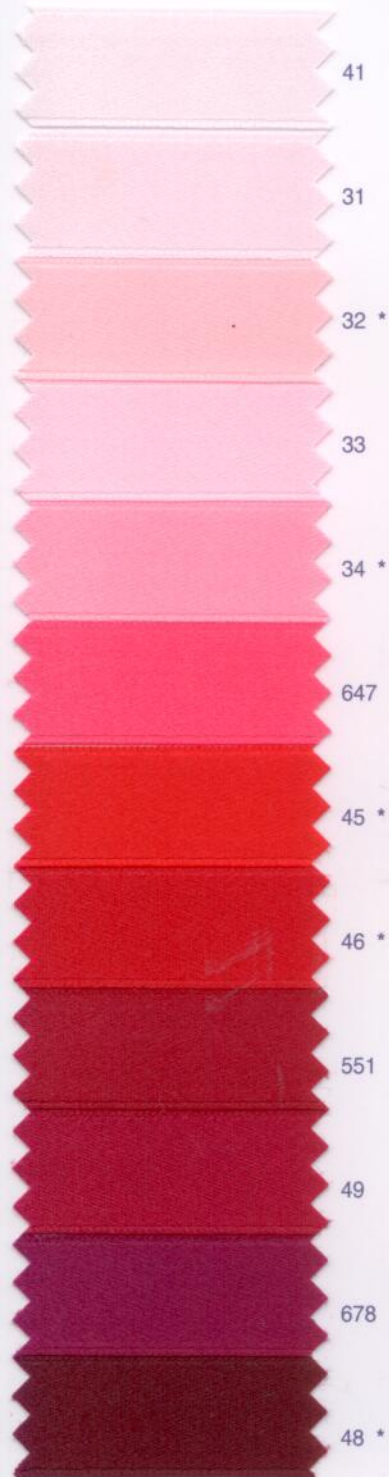

POLYESTER 100%

PRESENTATION			WIDTHS
Crystal	25 m		All
Crystal	100 m		3 mm

WIDTHS

Widths 68 mm 84 mm Colours marked with an *

HIGH QUALITY RIBBONS

Art. 720 AMPLIACIÓN DE COLORIDO