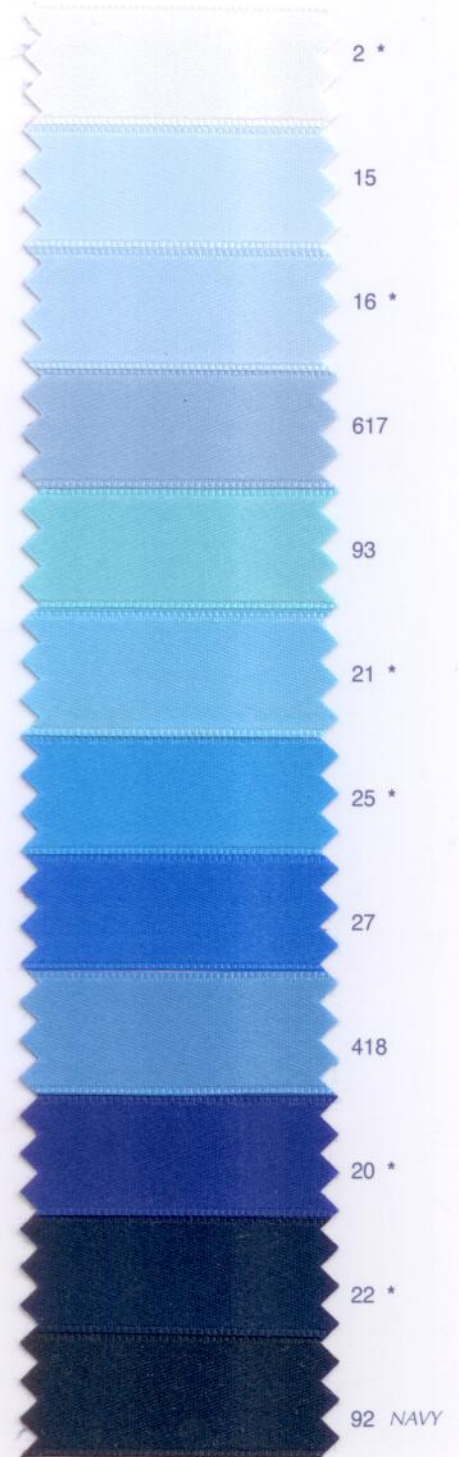

POLYESTER 100%

PRESENTATION			WIDTHS
Crystal	25 m		All
Crystal	100 m		3 mm

WIDTHS

Widths 68 mm 84 mm Colours marked with an *

HIGH QUALITY RIBBONS

Art. 720 AMPLIACIÓN DE COLORIDO