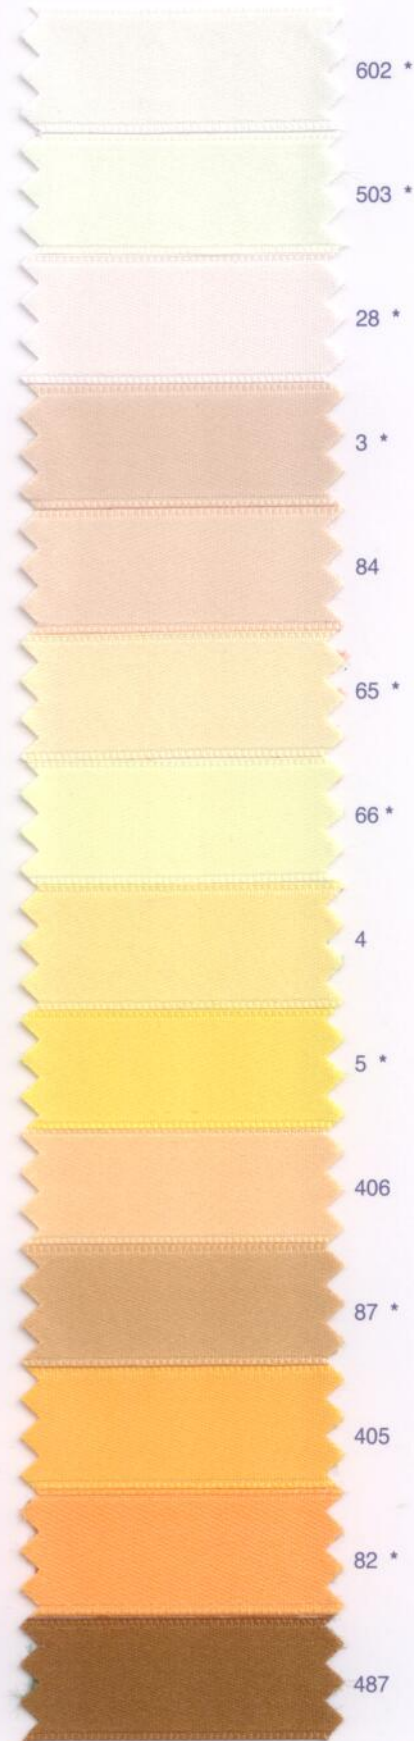

POLYESTER 100%

PRESENTATION			WIDTHS
Crystal	25 m		All
Crystal	100 m		3 mm

WIDTHS

Widths 68 mm 84 mm Colours marked with an *

HIGH QUALITY RIBBONS

Art. 720 AMPLIACIÓN DE COLORIDO